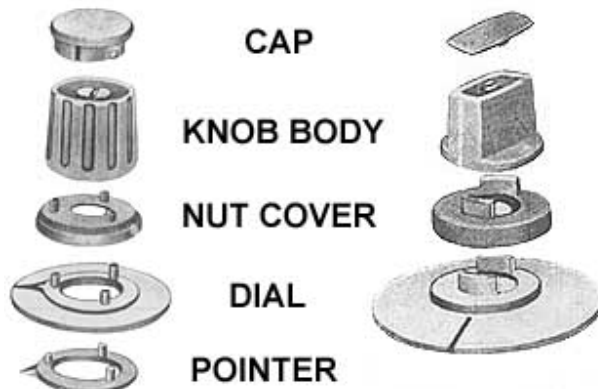

## COLLET KNOBS

15MM

21MM

28MM

36MM

#### **KNOB BODY**

It is the basic unit of the system. Different components can be fitted to it. Available with or without line marking