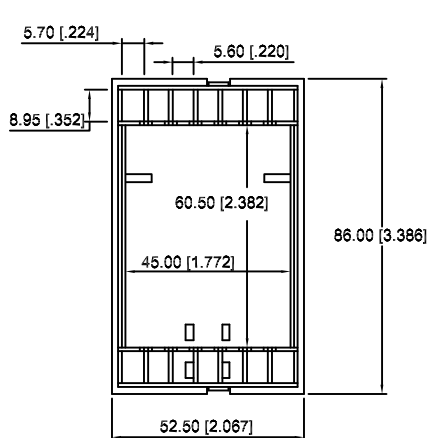

HOUSING

BASE

DIN RAIL CLIP

Housing comes down to this level.

JIT Components, Inc.		www.jit-components.com	
DR525		ENCLOSURE LAYOUT	
1. PLACE DECIMALS (DD)	2. DECIMALS (DD)	DESIGNER	DATE
3. PLACE DECIMALS (DD)	4. DECIMALS (DD)	JRK	11/14/00
APPROVED	DATE	SHEET	SCALE
DATE	DATE	10F1	
DATE	DATE	PART #	