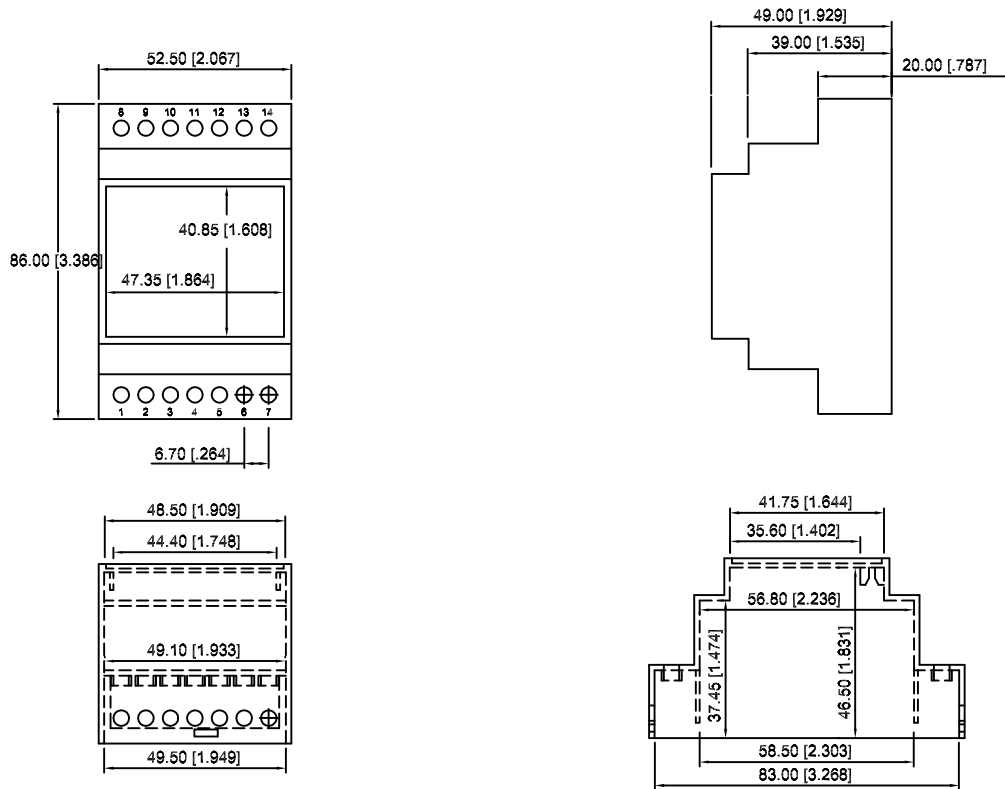

HOUSING

BASE

DIN RAIL CLIP

Housing comes down to this level.

JIT Components, Inc.		www.jit-components.com	
DR525		ENCLOSURE LAYOUT	
1. PLACE DECIMALS (DD)	2. DECIMALS (DD)	DESIGNER	DATE
3. PLACE DECIMALS (DD)	4. DECIMALS (DD)	JRK	11/14/00
APPROVED	DATE	SHEET	SCALE
DATE	DATE	10F1	
DATE	DATE	PART #	