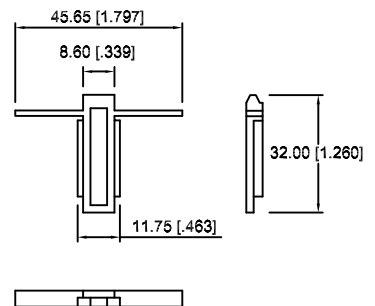

HOUSING

BASE

DIN RAIL CLIP

Housing comes down to this level.

JIT Components, Inc.		www.jit-components.com	
DR525		ENCLOSURE LAYOUT	
1. PLACE DECIMALS (DD)	2. DECIMALS (DD)	DESIGNER	DATE
3. PLACE DECIMALS (DD)	4. DECIMALS (DD)	JRK	11/14/00
APPROVED	DATE	SHEET	SCALE
DATE	DATE	10F1	
DATE	DATE	PART #	