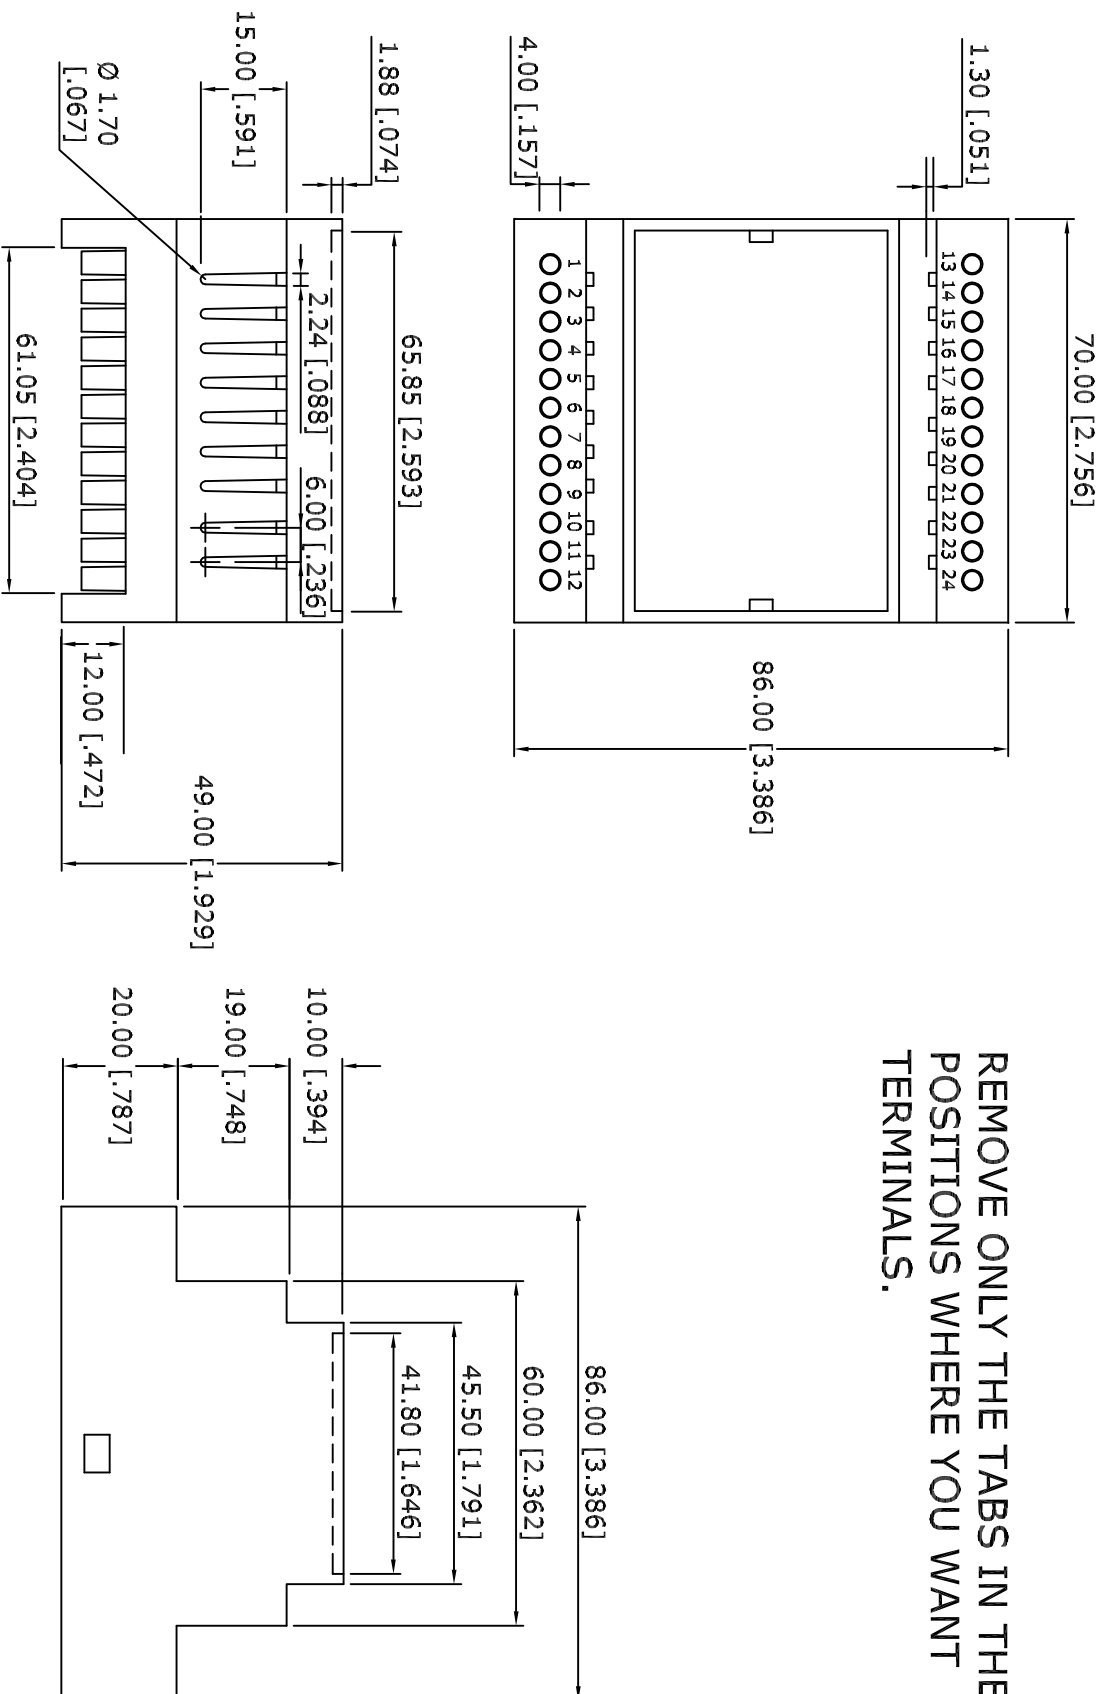

REMOVE ONLY THE TABS IN THE
POSITIONS WHERE YOU WANT
TERMINALS.

		www.jit-components.com	
		DR700 HOUSING KNOCKOUT, VENTED	
TOBENESS' TELNETS' OTHERWISE SPECIFIED 3 PLACE DECIMALS (IN) 4 PLACE DECIMALS (MM)		DESIGNER	DATE
MATERIAL Lexan 940		JRK	11/14/00
		SHEET	SCALE
		1 OF 1	
		PART #	4969000757