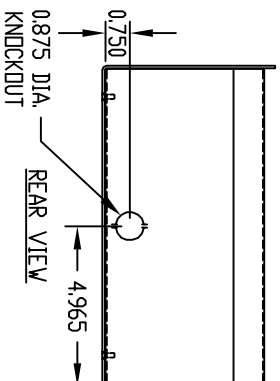

PART NAME

COMPUCAB

PART No.

SC-13100

TOP VIEW

SIDE VIEW

FRONT VIEW

BOTTOM VIEW

SECTION "A-A"

REAR VIEW

MATERIAL:
 BASE 0.090 THK. ALUMINUM
 COVER 0.050 THK. ALUMINUM

FINISH:
 BASE BLACK TEXTURED
 COVER WHITE (PREPAINTED)
 FEET BLACK

SHIPPED UNASSEMBLED

SUPPLIED WITH FOUR (4) #6-32 x 3/8 LG. SCREWS AND FOUR (4) SELF-ADHESIVE FEET.