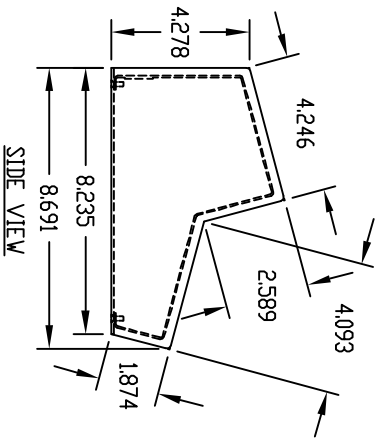

PART NAME

COMPUCAB

PART No.

SC-13100

TOP VIEW

SIDE VIEW

FRONT VIEW

BOTTOM VIEW

SECTION "A-A"

REAR VIEW

MATERIAL:
 BASE 0.090 THK. ALUMINUM
 COVER 0.050 THK. ALUMINUM

FINISH:
 BASE BLACK TEXTURED
 COVER WHITE (PREPAINTED)
 FEET BLACK

SHIPPED UNASSEMBLED

SUPPLIED WITH FOUR (4) #6-32 x 3/8 LG. SCREWS AND FOUR (4) SELF-ADHESIVE FEET.