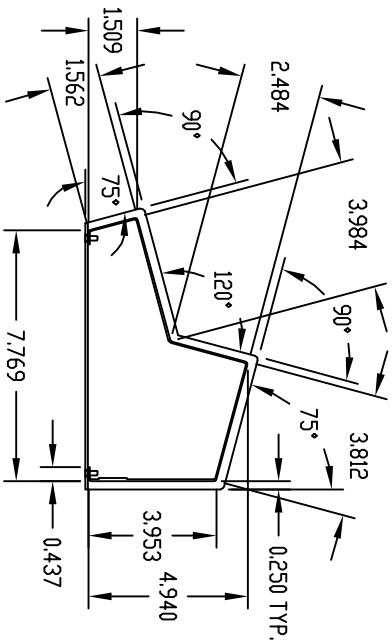

PART NAME

COMPUCAB

PART No.

SC-13100

TOP VIEW

SIDE VIEW

FRONT VIEW

BOTTOM VIEW

SECTION "A-A"

REAR VIEW

MATERIAL:
 BASE 0.090 THK. ALUMINUM
 COVER 0.050 THK. ALUMINUM

FINISH:
 BASE BLACK TEXTURED
 COVER WHITE (PREPAINTED)
 FEET BLACK

SHIPPED UNASSEMBLED

SUPPLIED WITH FOUR (4) #6-32 x 3/8 LG. SCREWS AND FOUR (4) SELF-ADHESIVE FEET.