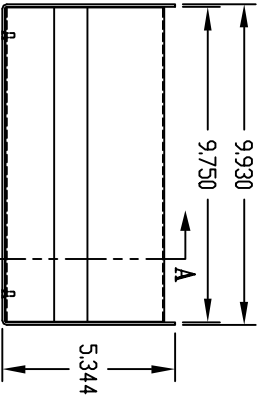

PART NAME

COMPUCAB

PART No.

SC-13100

TOP VIEW

SIDE VIEW

FRONT VIEW

BOTTOM VIEW

SECTION "A-A"

REAR VIEW

MATERIAL:
 BASE 0.090 THK. ALUMINUM
 COVER 0.050 THK. ALUMINUM

FINISH:
 BASE BLACK TEXTURED
 COVER WHITE (PREPAINTED)
 FEET BLACK

SHIPPED UNASSEMBLED

SUPPLIED WITH FOUR (4) #6-32 x 3/8 LG. SCREWS AND FOUR (4) SELF-ADHESIVE FEET.